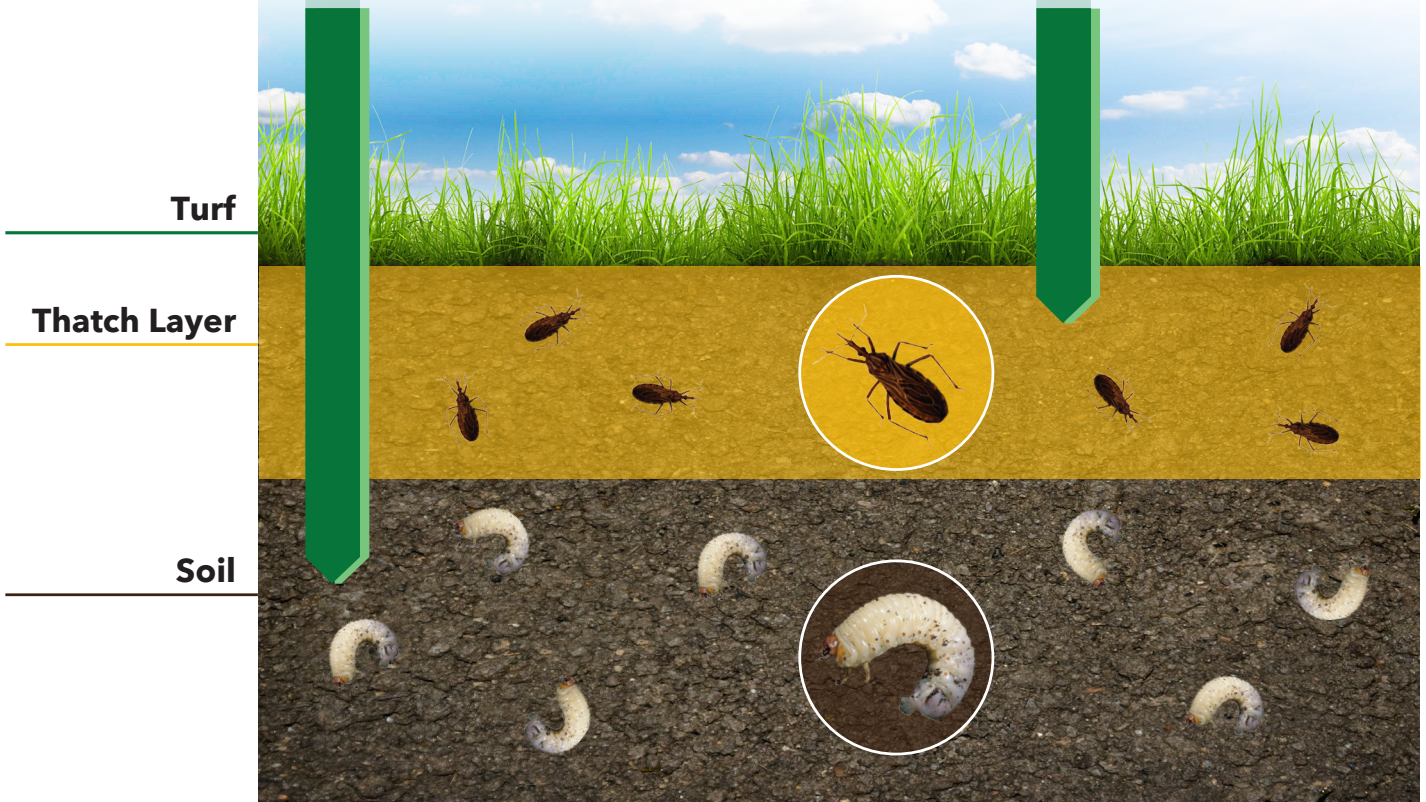

2 Modes of Action